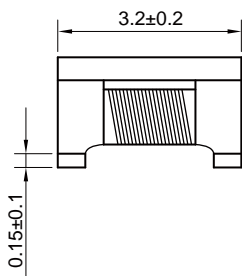

**SCM Series**  
Common Mode Filter  
Size 3216

Dimensions: [mm]

Part No	

KOHER Electronics  
F9, No. 4188, Huaning Rd, Minhang District.  
021-34753361 Contact@kohergroup.com

Schematic:

Electrical Properties: