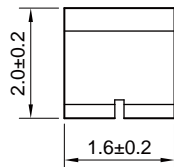

**SCM Series**  
Common Mode Filter  
Size 3216

Dimensions: [mm]

Part No	

KOHER Electronics  
F9, No. 4188, Huaning Rd, Minhang District.  
021-34753361 Contact@kohergroup.com

Schematic:

Electrical Properties: