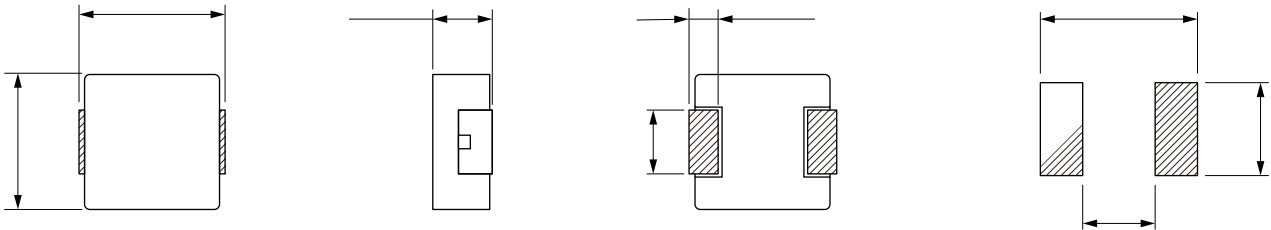

APPLICATION

-
- HVAC
-
- Audio subsystem
- Digital instrument cluster
-

MDA1050-R36M	0.36	±20%	34.0	30.0	52.0	46.0	0.82	0.92	3.0±0.3	
MDA1050-R47M	0.47	±20%	33.0	29.0	46.0	40.0	1.15	1.32	3.0±0.3	
MDA1050-R68M	0.68	±20%	28.0	25.0	35.0	32.0	1.60	1.90	2.5±0.3	
MDA1050-1R0M	1.00	±20%	25.0	23.0	33.0	30.0	2.60	3.00	2.5±0.3	
MDA1050-1R5M	1.50	±20%	23.0	21.0	27.0	24.0	3.40	3.80	2.5±0.3	
MDA1050-2R2M	2.20	±20%	19.5	17.5	20.0	18.0	5.10	5.60	3.0±0.3	
MDA1050-3R3M	3.30	±20%	17.0	15.0	17.5	15.5	8.10	9.10	3.0±0.3	
MDA1050-4R7M	4.70	±20%	15.0	13.0	16.0	14.0	9.30	10.5	3.0±0.3	
MDA1050-5R6M	5.60	±20%	13.0	11.0	15.0	12.5	12.8	14.4	3.0±0.3	
MDA1050-6R8M	6.80	±20%	12.0	10.0	14.0	12.0	15.0	17.3	3.0±0.3	
MDA1050-8R2M	8.20	±20%	10.0	8.5	13.5	11.5	16.1	18.8	3.0±0.3	
MDA1050-100M	10.0	±20%	7.6	7.2	13.0	11.0	18.9	21.8	3.0±0.3	
MDA1050-150M	15.0	±20%	6.5	6.0	8.5	7.5	32.0	39.0	3.0±0.3	
MDA1050-220M	22.0	±20%	6.0	5.5	6.0	5.5	44.0	54.0	3.0±0.3	