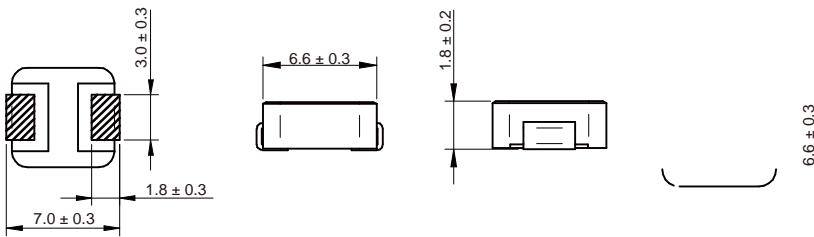

SMD Low Profile High Current Molded Inductor Size 7020

- [?][?] [?][?]
- [?] [?] [?][?] [?] [?] [?] [?][?] [?][?]
- [?] [?] [?] [?] [?] [?] [?][?] [?][?]
- [?][?] [?] [?][?][?]
- [?] [?] [?] [?][?] [?]

- [?] [?] [?]
- [?]

Dimensions: [mm]

Land Pattern: [mm]

Electrical Properties:

Inductance

Typical Electrical Characteristics: